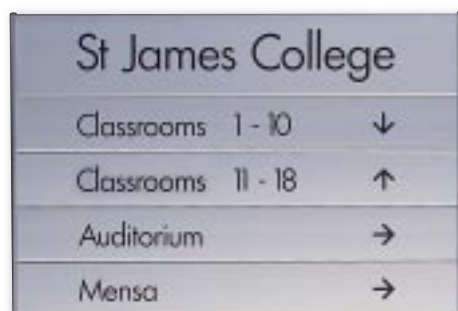

Your Alusign specialist:

We show you the way

alu SIGN

01: INDOOR

01: INDOOR

The modular Indoor signage system breathes elegance and is entirely flexible in its installation. Its simplicity belies its functionality which guarantees efficient and precise information for the visitor. Its attractive design, while remaining discreet, ensures that it catches the eye and fits in perfectly in every institution or company.

Alu-Sign has a wide range of indoor panel profiles offering versatility for door and wall plates and directories. The profiles are based on a 31 mm module, ranging from 31 to 250 mm with sizes to suit every need and occasion.